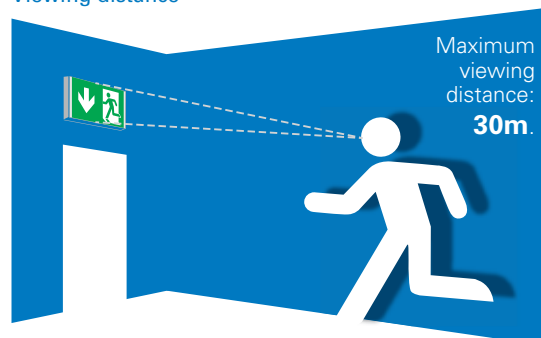

Viewing distance

Order code	Description					
O-VIA8-PSD	VIA8, 2h, legend Down	8 x 1W LED strip	120'	2,4V - 1,5Ah	Maintained	
O-VIA8-PSLR	VIA8, 2h, legend Left / Right	8 x 1W LED strip	120'	2,4V - 1,5Ah	Maintained	
O-VIA8-EXT	VIA8 LED 2h Exit	8 x 1W LED strip	120'	2,4V - 1,5Ah	Maintained	
O-VIA8-STD	VIA8 LED 2h Stairs Down	8 x 1W LED strip	120'	2,4V - 1,5Ah	Maintained	
O-VIA8-STU	VIA8 LED 2h Stairs Up	8 x 1W LED strip	120'	2,4V - 1,5Ah	Maintained