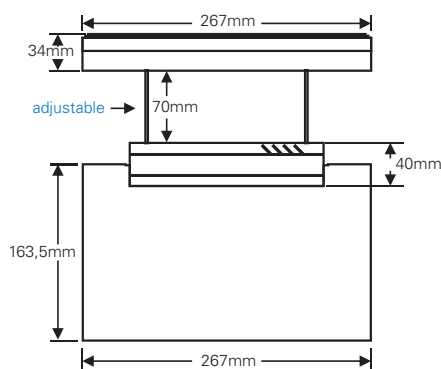

### Viewing distance

Order code	Description					
O-VIA8-PSD	VIA8, 2h, legend Down	8 x 1W LED strip	120'	2,4V - 1,5Ah	Maintained	
O-VIA8-PSLR	VIA8, 2h, legend Left / Right	8 x 1W LED strip	120'	2,4V - 1,5Ah	Maintained	
O-VIA8-EXT	VIA8 LED 2h Exit	8 x 1W LED strip	120'	2,4V - 1,5Ah	Maintained	
O-VIA8-STD	VIA8 LED 2h Stairs Down	8 x 1W LED strip	120'	2,4V - 1,5Ah	Maintained	
O-VIA8-STU	VIA8 LED 2h Stairs Up	8 x 1W LED strip	120'	2,4V - 1,5Ah	Maintained	